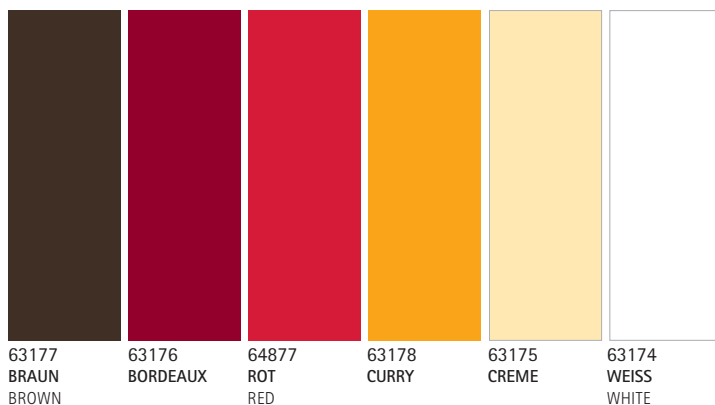

4.4 TISCHDECKEN/TABLE CLOTHS

100 x 100 cm